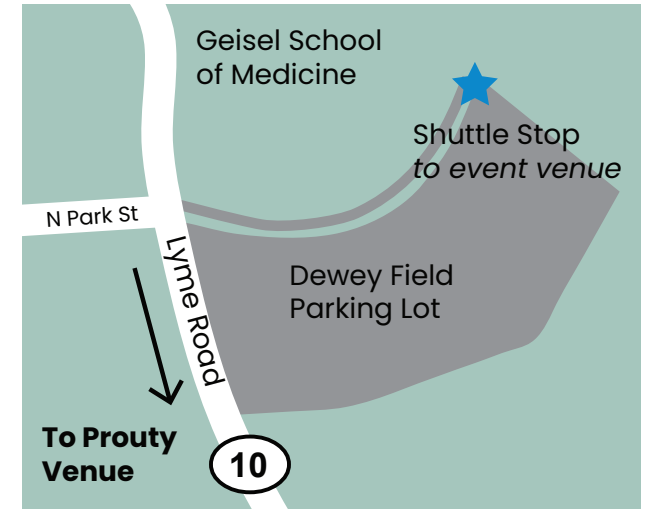

Prouty Parking

Richmond Middle School
63 Lyme Road
Hanover, NH 03755

Walker Parking

Cyclist Parking

Vehicles with walkers and cyclists should park at Dewey Field Lot. Walkers can use the shuttle service to The Prouty event venue.

Volunteer Parking