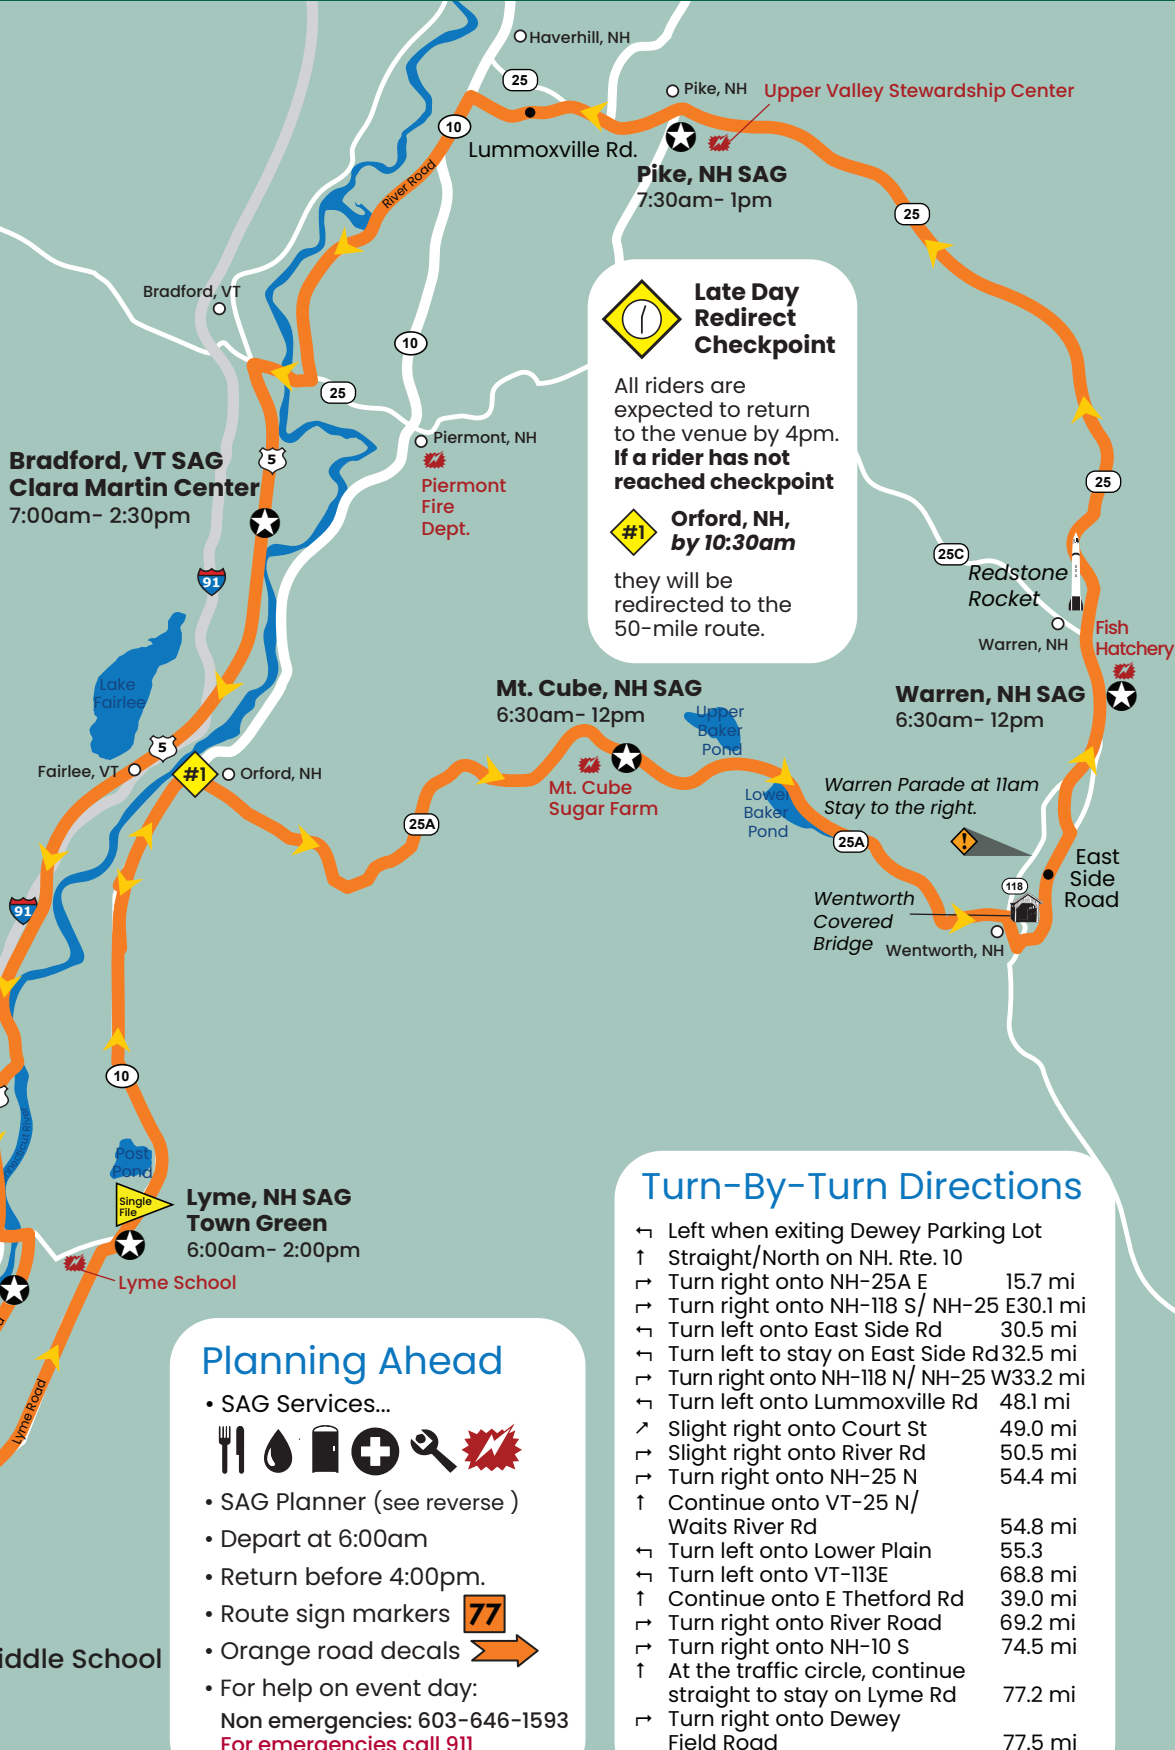

Late Day Redirect Checkpoint

All riders are expected to return to the venue by 4pm. **If a rider has not reached checkpoint #1** Orford, NH, by 10:30am they will be redirected to the 50-mile route.

Turn-By-Turn Directions

- ↩ Left when exiting Dewey Parking Lot
- ↑ Straight/North on NH. Rte. 10
- ↪ Turn right onto NH-25A E 15.7 mi
- ↪ Turn right onto NH-118 S/ NH-25 E 30.1 mi
- ↩ Turn left onto East Side Rd 30.5 mi
- ↪ Turn right onto NH-118 N/ NH-25 W 33.2 mi
- ↩ Turn left onto Lummoxxville Rd 48.1 mi
- ↗ Slight right onto Court St 49.0 mi
- ↪ Slight right onto River Rd 50.5 mi
- ↪ Turn right onto NH-25 N 54.4 mi
- ↑ Continue onto VT-25 N/ Waits River Rd 54.8 mi
- ↩ Turn left onto Lower Plain 55.3 mi
- ↩ Turn left onto VT-113E 68.8 mi
- ↑ Continue onto E Thetford Rd 39.0 mi
- ↪ Turn right onto River Road 69.2 mi
- ↪ Turn right onto NH-10 S 74.5 mi
- ↑ At the traffic circle, continue straight to stay on Lyme Rd 77.2 mi
- ↪ Turn right onto Dewey Field Road 77.5 mi

Planning Ahead

- SAG Services...
- SAG Planner (see reverse)
- Depart at 6:00am
- Return before 4:00pm.
- Route sign markers
- Orange road decals
- For help on event day:
  Non emergencies: 603-646-1593
  For emergencies call 911

Dewey parking lot for cyclists

Keep right. Stop ahead.

Start/Finish
Richmond Middle School
Hanover, NH