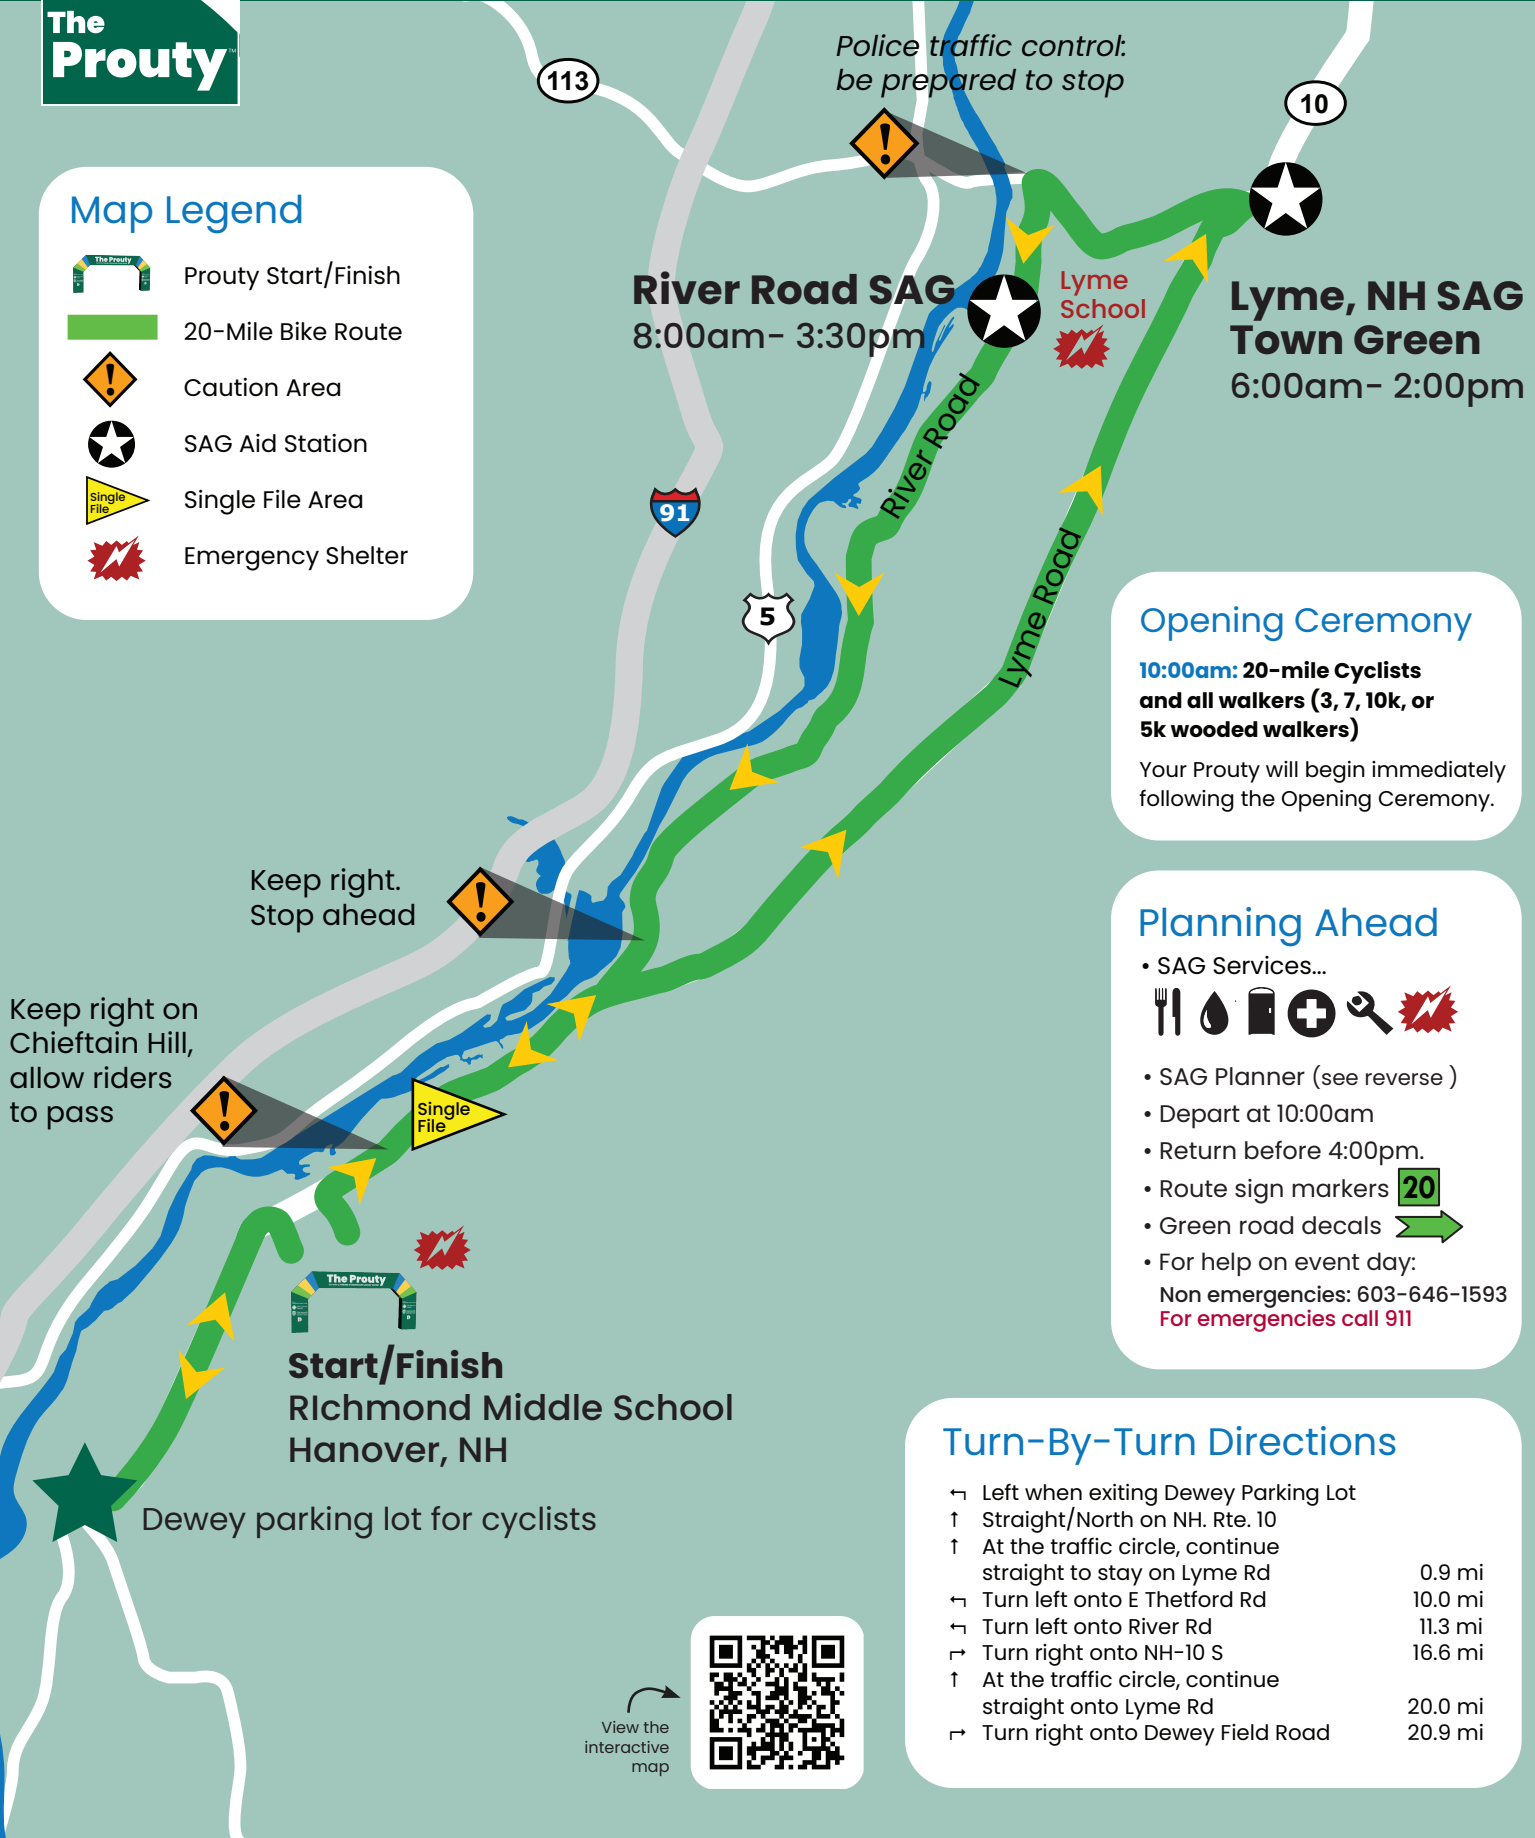

20-Mile Bike Ride

Saturday, July 12, 2025

Difficulty Level:

Map Legend

- Prouty Start/Finish
- 20-Mile Bike Route
- Caution Area
- SAG Aid Station
- Single File Area
- Emergency Shelter

Police traffic control:
be prepared to stop

Keep right.
Stop ahead

Keep right on
Chieftain Hill,
allow riders
to pass

Start/Finish
Richmond Middle School
Hanover, NH

Dewey parking lot for cyclists

Turn-By-Turn Directions

- ↶ Left when exiting Dewey Parking Lot
- ↑ Straight/North on NH. Rte. 10
- ↑ At the traffic circle, continue straight to stay on Lyme Rd 0.9 mi
- ↶ Turn left onto E Thetford Rd 10.0 mi
- ↶ Turn left onto River Rd 11.3 mi
- ↷ Turn right onto NH-10 S 16.6 mi
- ↑ At the traffic circle, continue straight onto Lyme Rd 20.0 mi
- ↷ Turn right onto Dewey Field Road 20.9 mi

	Open	Close	Current Mile	Next SAG	Miles to Finish
20-Mile SAGs					
1. Lyme, NH Town Green	6:00am	2:00pm	10	2	11
2. Lyme, NH River Road	8:00am	3:30pm	12	9	9
35-Mile SAGs					
1. Lyme, NH Town Green	6:00am	2:00pm	10	16	25
2. Lyme, NH River Road	8:00am	3:30pm	26.5	9	9
Gravel Ride SAGs					
1. Goose Pond Boat Launch	7:30am	2:00pm	18	10	34
2. Dartmouth Skiway	7:30am	2:00pm	28	16	24
3. Lyme, NH River Road	8:00am	3:30pm	45	9	9
77-Mile SAGs					
1. Lyme, NH Town Green	6:00am	2:00pm	10	15	67
2. Mt. Cube, NH Sugar Farm Stand	6:30am	11:30pm	25	9	52
3. Warren, NH Warren Fish Hatchery	6:30am	12:00pm	34	10	43
4. Pike, NH UV Stewardship Cntr.	7:30am	12:30pm	44	12	33
5. Bradford, VT Clara Martin Center	6:30am	2:00pm	56	13	21
6. Lyme, NH River Road	8:00am	3:30pm	69	9	9
100-Mile SAGs					
1. Lyme, NH Town Green	6:00am	2:00pm	10	15	88
2. Mt. Cube, NH Sugar Farm Stand	6:30am	11:30pm	25	9	73
3. Warren, NH Warren Fish Hatchery	6:30am	12:00pm	34	11	64
4. Pike, NH UV Stewardship Cntr.	7:30am	12:30pm	44	12	54
5. Woodsville, NH Coventry Log Homes	7:30am	1:00pm	59	15	39
6. Bradford, VT Clara Martin Center	6:30am	2:00pm	75	14	23
7. Lyme, NH River Road	8:00am	3:30pm	88	9	9