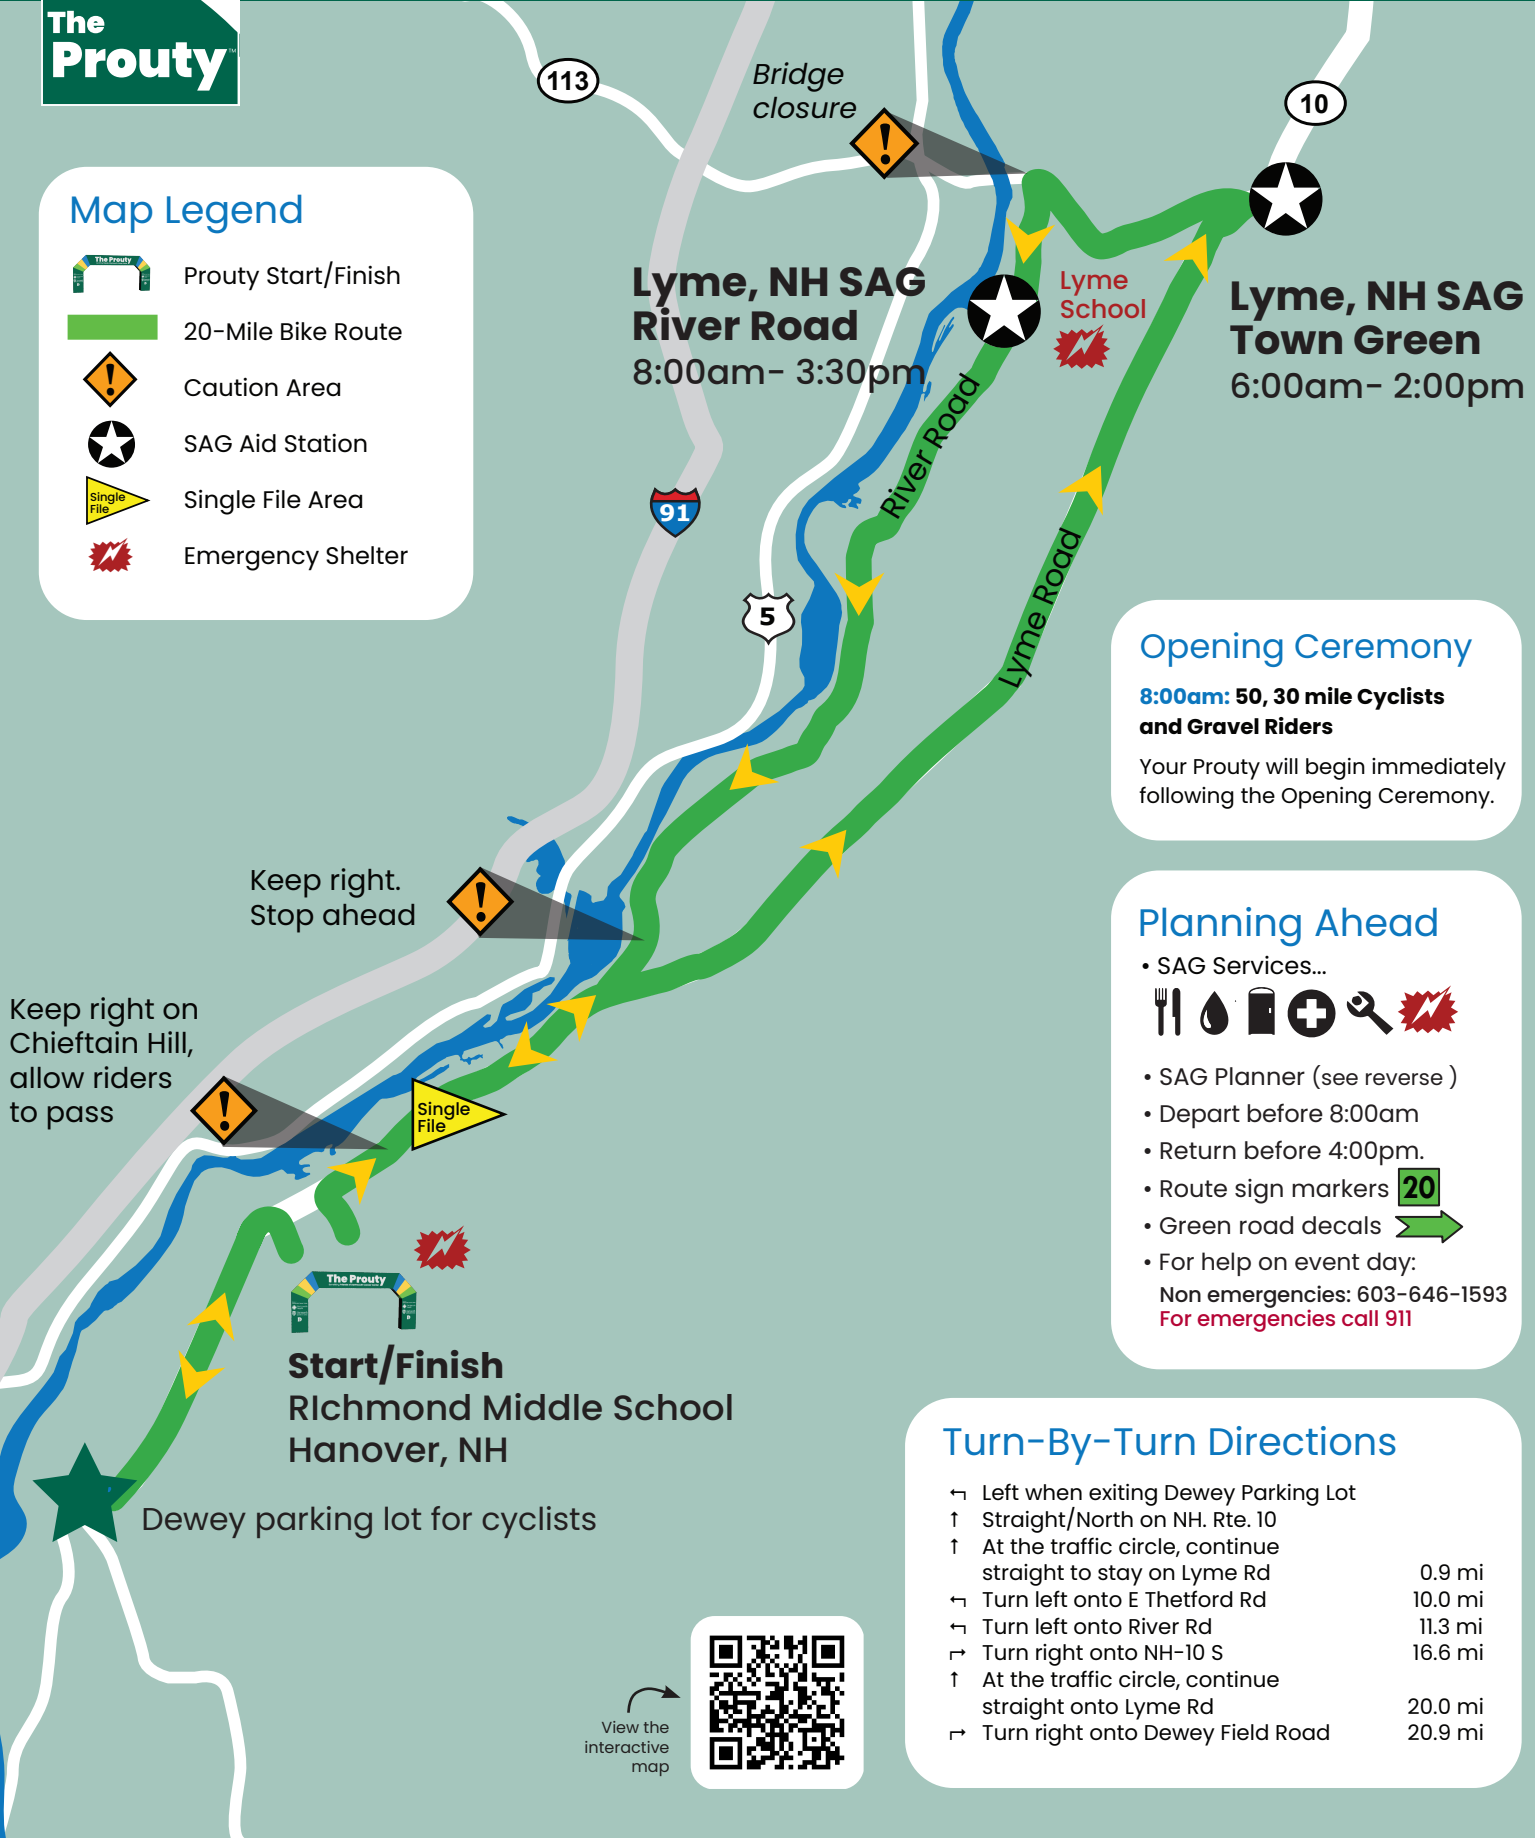

20-Mile Bike Ride

Difficulty Level: ■

Map Legend

-  Prouty Start/Finish
-  20-Mile Bike Route
-  Caution Area
-  SAG Aid Station
-  Single File Area
-  Emergency Shelter

Opening Ceremony

8:00am: 50, 30 mile Cyclists and Gravel Riders

Turn-By-Turn Directions

- ↶ Left when exiting Dewey Parking Lot
- ↑ Straight/North on NH. Rte. 10
- ↑ At the traffic circle, continue straight to stay on Lyme Rd 0.9 mi
- ↶ Turn left onto E Thetford Rd 10.0 mi
- ↶ Turn left onto River Rd 11.3 mi
- ↷ Turn right onto NH-10 S 16.6 mi
- ↑ At the traffic circle, continue straight onto Lyme Rd 20.0 mi
- ↷ Turn right onto Dewey Field Road 20.9 mi

View the interactive map

Prouty Bike SAG Planner

“SAG” stands for “stop and go” and is an official rest area with water, snacks and toilets. Medical support and bike tech support are also available. There is SAG support on all of The Prouty events, both land and water routes.