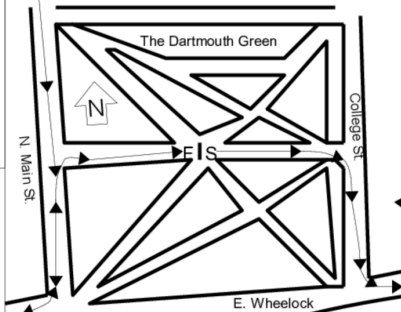

## Hanover NH

- Mile 1: On N. Park St. Parallel to UP #8 & 6.4m N of DW #14.
- Mile 2: On Occum Ridge 3m SW of UP23 & 27m NE of UP 22.
- Mile 3: On W.Wheelock Directly in the middle of Sanborn Ln & 12.6m W of UP 87
- Mile 4: On westbound lane of rt 4 west of Rt 91. 7m SE of grass median & 11.8m NW of LP
- Mile 5: On Koch Rd. 35m NE of DW #14 & 32m SW of DW #16
- Mile 6: On Maple Hill Rd. 34m NW of Stop sign at intersection of Willey Hill & 54m SE of UP 11/111
- Mile 7: On Union Village Rd. 151m NE of unmarked DW (517 is closest address) & 3m SW of UP #73.
- Mile 8: On Union Village Rd. 31m SW of DW #819 & 28m NE of UP 62
- Mile 9: On Goodrich Four Corners Rd. 78.2m south of DW 545
- Mile 10: Goodrich Four Corners Rd. 1m S of UP 53 & 19.8m of DW# 207
- Mile 11: On northbound lane of rt 5, S of Loveland Rd. 29.6m N of UP 1742 & 30.6m S of UP 1743
- Mile 12: On the northbound side of River Rd., across from DW #138 & 9m n of School Bus Stop sign
- Mile 13: at the corner of E. Wheelock & N. Main. 1M W of SG on E. Wheelock.

### Downtown Hanover Details

\*Not to scale  
 \*Not all crossroads shown  
 \*Measured using SPR (Shortest Possible Route)

UP= Utility Pole  
 SG = Sewer Grate  
 DW = Driveway

Measured on Oct 3, 2024  
 By Chris Bernier  
[chris@sub5racing.com](mailto:chris@sub5racing.com)  
 603.801.5757

### Start/ Finish Details

Start/ Finish: In the center of The Dartmouth Green. White paint on electrical box on ground. 59.7m east of N.Main St. & 57.6m west of College St.