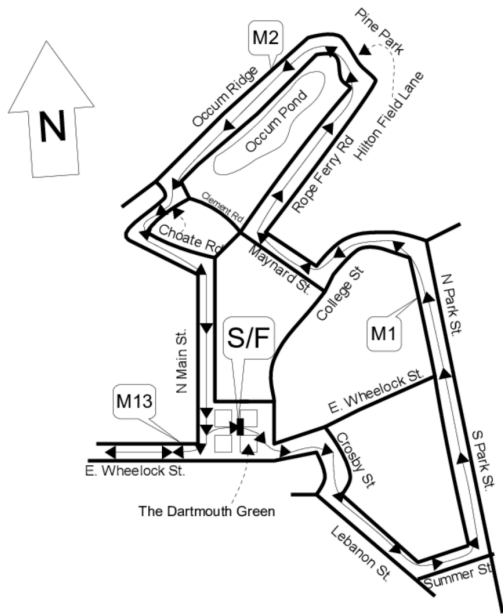

# CHaD HERO Half Marathon 21.0975 KM

## Hanover NH

- Mile 1: On N. Park St. Parallel to UP #8 & 6.4m N of DW #14.
- Mile 2: On Occum Ridge 3m SW of UP23 & 27m NE of UP 22.
- Mile 3: On W.Wheelock Directly in the middle of Sanborn Ln & 12.6m W of UP 87
- Mile 4: On westbound lane of rt 4 west of Rt 91. 7m SE of grass median & 11.8m NW of LP
- Mile 5: On Koch Rd. 35m NE of DW #14 & 32m SW of DW #16
- Mile 6: On Maple Hill Rd. 34m NW of Stop sign at intersection of Willey Hill & 54m SE of UP 11/111
- Mile 7: On Union Village Rd. 151m NE of unmarked DW (517 is closest address) & 3m SW of UP #73.
- Mile 8: On Union Village Rd. 31m SW of DW #819 & 28m NE of UP 62
- Mile 9: On Goodrich Four Corners Rd. 78.2m south of DW 545
- Mile 10: Goodrich Four Corners Rd. 1m S of UP 53 & 19.8m of DW# 207
- Mile 11: On northbound lane of rt 5, S of Loveland Rd. 29.6m N of UP 1742 & 30.6m S of UP 1743
- Mile 12: On the northbound side of River Rd., across from DW #138 & 9m n of School Bus Stop sign
- Mile 13: at the corner of E. Wheelock & N. Main. 1M W of SG on E. Wheelock.

### Downtown Hanover Details

\*Not to scale  
 \*Not all crossroads shown  
 \*Measured using SPR (Shortest Possible Route)

UP= Utility Pole  
 SG = Sewer Grate  
 DW = Driveway

Measured on Oct 3, 2024  
 By Chris Bernier  
[chris@sub5racing.com](mailto:chris@sub5racing.com)  
 603.801.5757

### Start/ Finish Details

Start/ Finish: In the center of The Dartmouth Green. White paint on electrical box on ground. 59.7m east of N.Main St. & 57.6m west of College St.