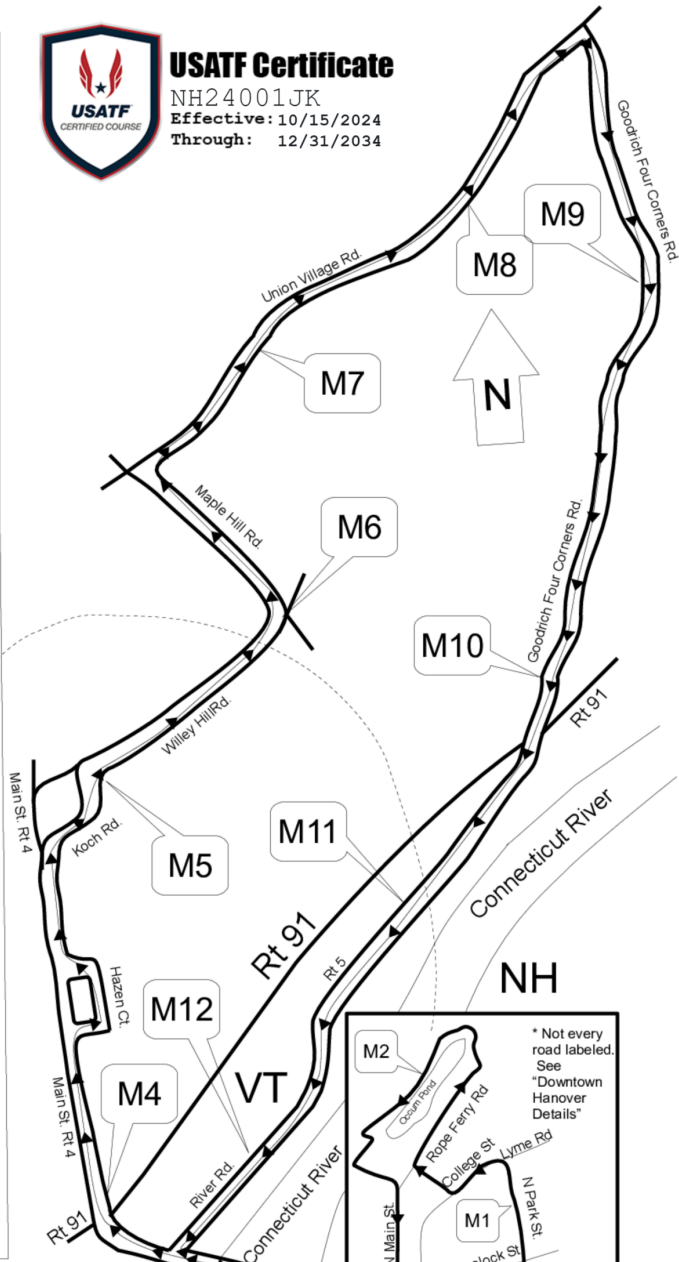

# CHaD HERO Half Marathon 21.0975 KM

## Hanover NH

- Mile 1: On N. Park St. Parallel to UP #8 & 6.4m N of DW #14.
- Mile 2: On Occum Ridge 3m SW of UP23 & 27m NE of UP 22.
- Mile 3: On W.Wheelock Directly in the middle of Sanborn Ln & 12.6m W of UP 87
- Mile 4: On westbound lane of rt 4 west of Rt 91. 7m SE of grass median & 11.8m NW of LP
- Mile 5: On Koch Rd. 35m NE of DW #14 & 32m SW of DW #16
- Mile 6: On Maple Hill Rd. 34m NW of Stop sign at intersection of Willey Hill & 54m SE of UP 11/111
- Mile 7: On Union Village Rd. 151m NE of unmarked DW (517 is closest address) & 3m SW of UP #73.
- Mile 8: On Union Village Rd. 31m SW of DW #819 & 28m NE of UP 62
- Mile 9: On Goodrich Four Corners Rd. 78.2m south of DW 545
- Mile 10: Goodrich Four Corners Rd. 1m S of UP 53 & 19.8m of DW# 207
- Mile 11: On northbound lane of rt 5, S of Loveland Rd. 29.6m N of UP 1742 & 30.6m S of UP 1743
- Mile 12: On the northbound side of River Rd., across from DW #138 & 9m n of School Bus Stop sign
- Mile 13: at the corner of E. Wheelock & N. Main. 1M W of SG on E. Wheelock.

### Downtown Hanover Details

\*Not to scale  
 \*Not all crossroads shown  
 \*Measured using SPR (Shortest Possible Route)

UP= Utility Pole  
 SG = Sewer Grate  
 DW = Driveway

Measured on Oct 3, 2024  
 By Chris Bernier  
[chris@sub5racing.com](mailto:chris@sub5racing.com)  
 603.801.5757

### Start/ Finish Details

Start/ Finish: In the center of The Dartmouth Green. White paint on electrical box on ground. 59.7m east of N.Main St. & 57.6m west of College St.