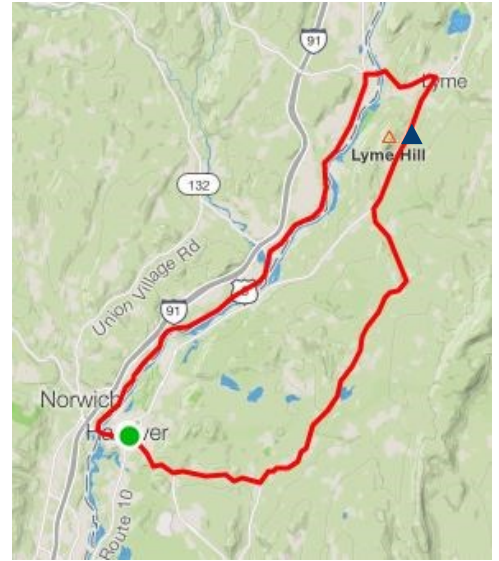

# 25 Mile Bike Ride

DIRECTION	DISTANCE (miles)
Proceed onto East Wheelock Street	0.0
Right onto Crosby Street	0.1
Left onto Lebanon Street	0.2
Left onto Greensboro Road	1.4
Left onto Etna Road	3.2
Continue on Hanover Center Road	5.1
Proceed onto Hanover Center Road	5.2
Left onto Rennie Road	8.8
Proceed onto Goose Pond Road	10.1
Right onto Union Street (Rt10)	10.5
Lyme Water Stop ▲	
Left onto East Thetford Road	13.6
Proceed onto East Thetford Road	14.9
Left onto US 5	15.3
Continue on River Road	24.2
Proceed onto River Road	25.3
Left onto West Wheelock Street	25.3
Left onto Old Tuck Drive	25.5
Left onto Tuck Mall	26.0
Left onto N. Main Street	26.2
Right onto Maynard Street	26.6
Right onto College Street	26.8
Arrive at Finish on College Street	27.0

Water Stop #1: Lyme Country Store ▲